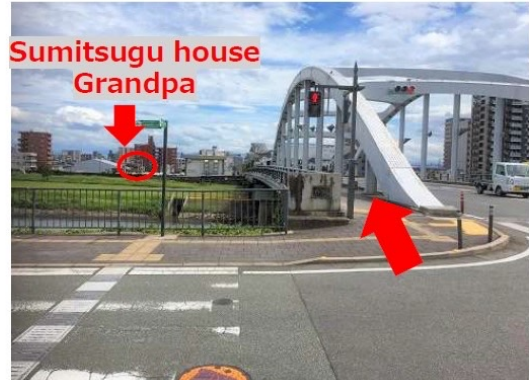

How to get off at Sumitsugu house Grandpa ;from Kumamoto station (10min to walk)

① Please go to the Shirakawa gate. (白川ゲートへ行ってください)

② Please cross this footbridge. (白川ゲートを出て歩道橋を渡ってください)

③ Please go straight and cross the river. (直進し、白川を渡ってください)