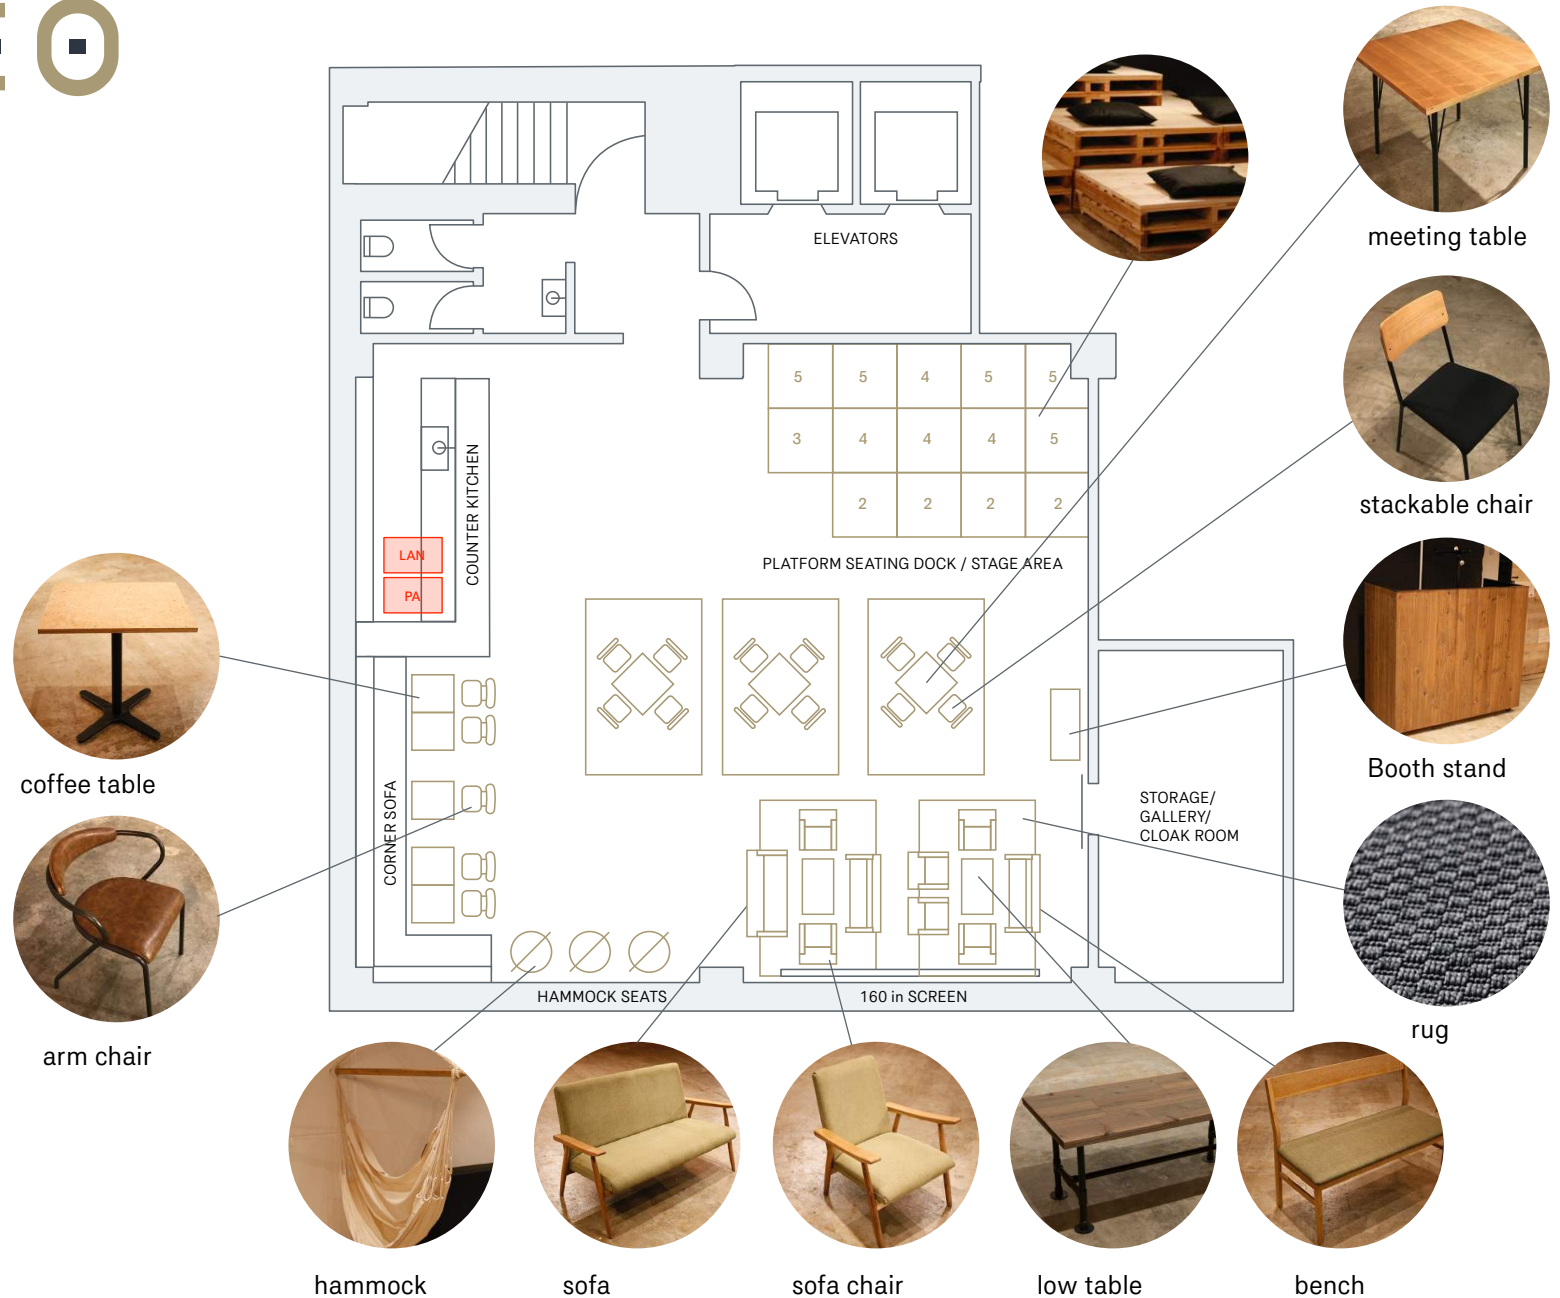

## Fixed furniture

- Counter kitchen
- Corner sofa unit

## VISUALS

## VISUALS

Wash basin

Gender free toilets

VIP room / Mini gallery / Storage

Freezer / Refrigerator

Double sink

# BIF SPACE O

space: 144m<sup>2</sup>  
 storage/cloak room: 18.5m<sup>2</sup>  
 capacity: ~100 people