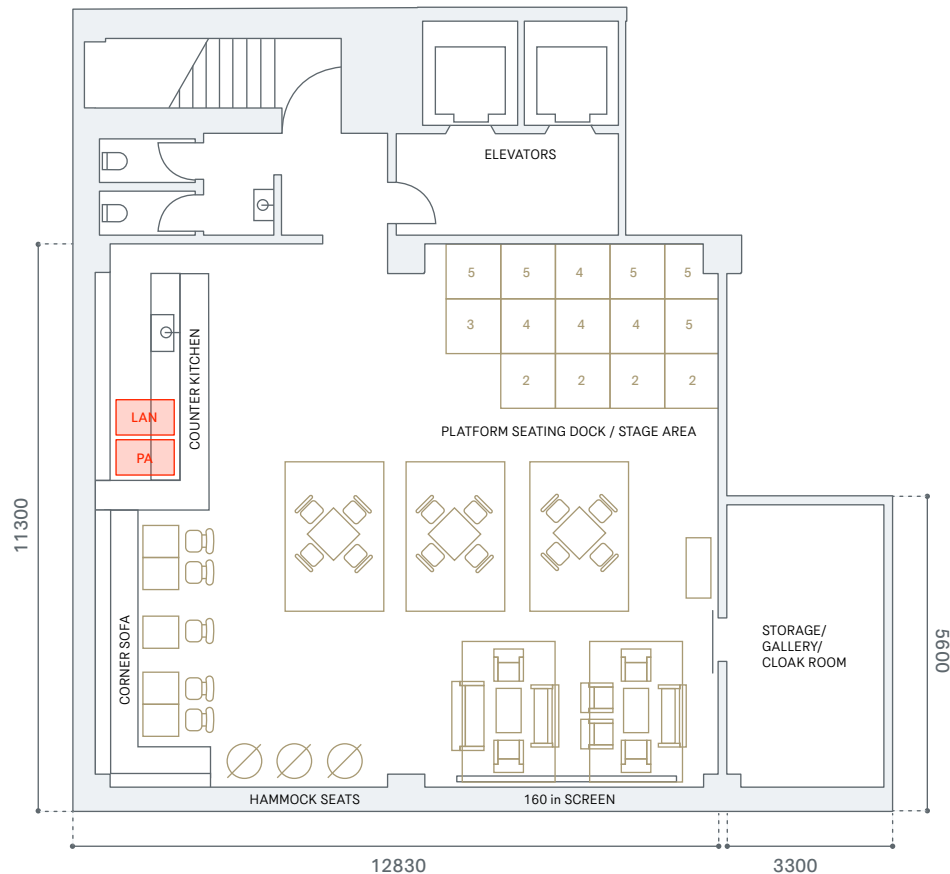

# BIF SPACE O

space: 144m<sup>2</sup>  
 storage/cloak room: 18.5m<sup>2</sup>  
 capacity: ~100 people

## Fixed furniture

- Counter kitchen
- Corner sofa unit

## Movable furniture

- Platform sitting dock
- Sitting pillows
- Hammocks
- Stackable stools
- Stackable chairs
- Coffee tables
- Meeting tables
- Armchairs
- Low tables
- Sofas
- Bench
- Sofa chairs
- Speaker/DJ booth stand
- Rugs